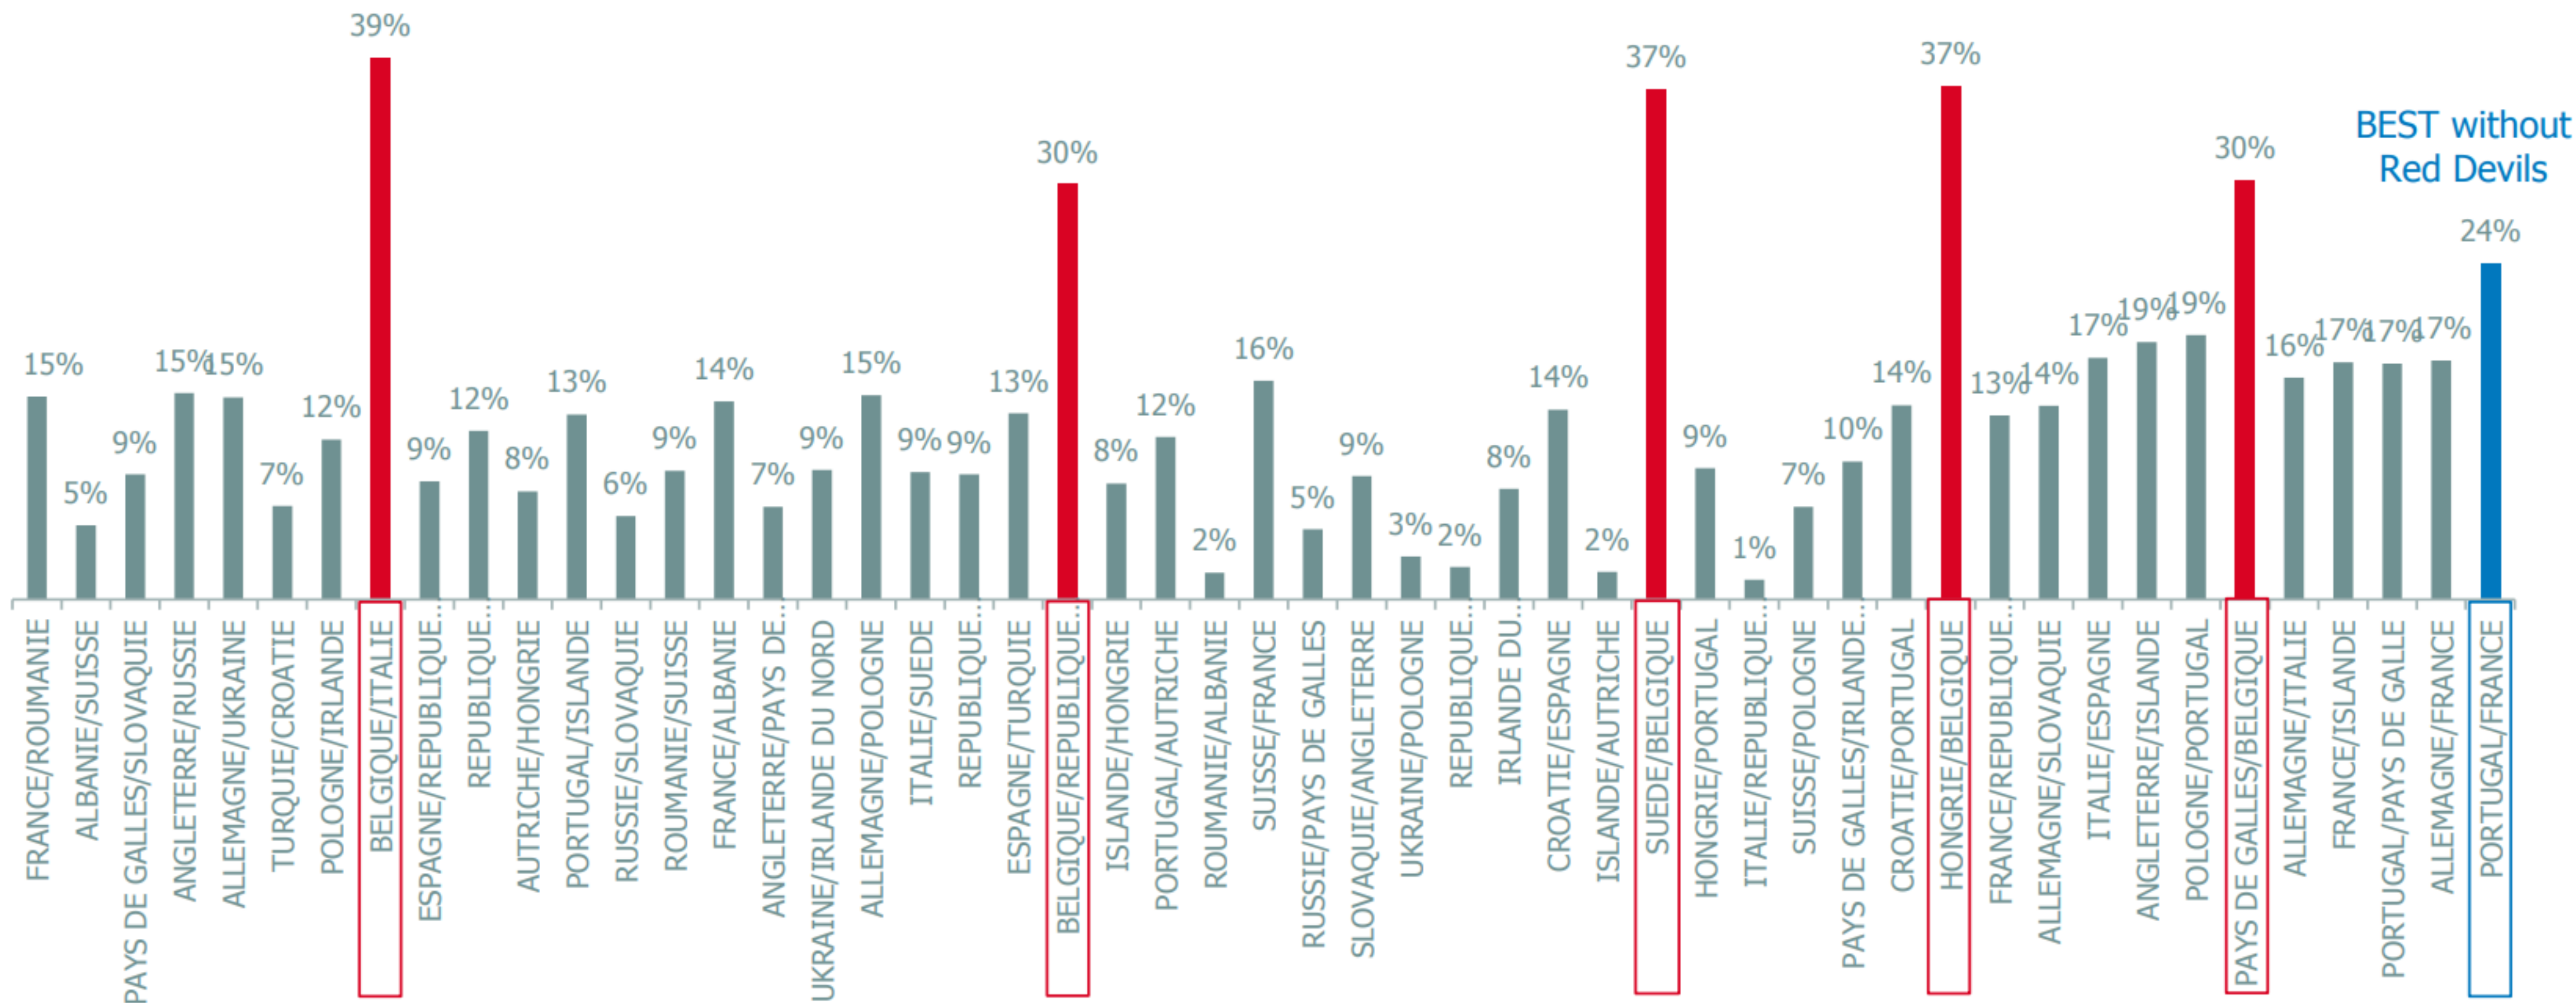

Rating – 15-54

Source : CIM Audimetrie / South, 15-54; rating% (live +vosdal + guests)