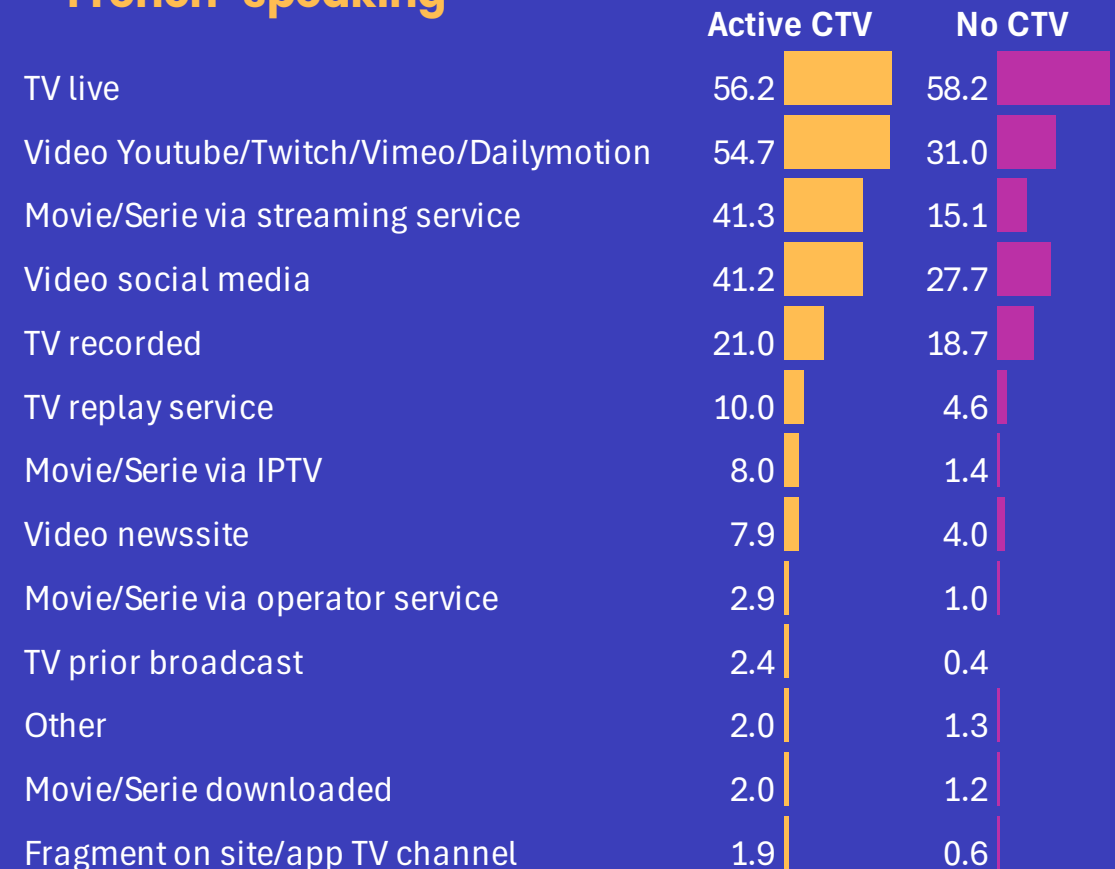

French-speaking

CTV = connected TV set. Active CTV = actual (declared) usage of connected options