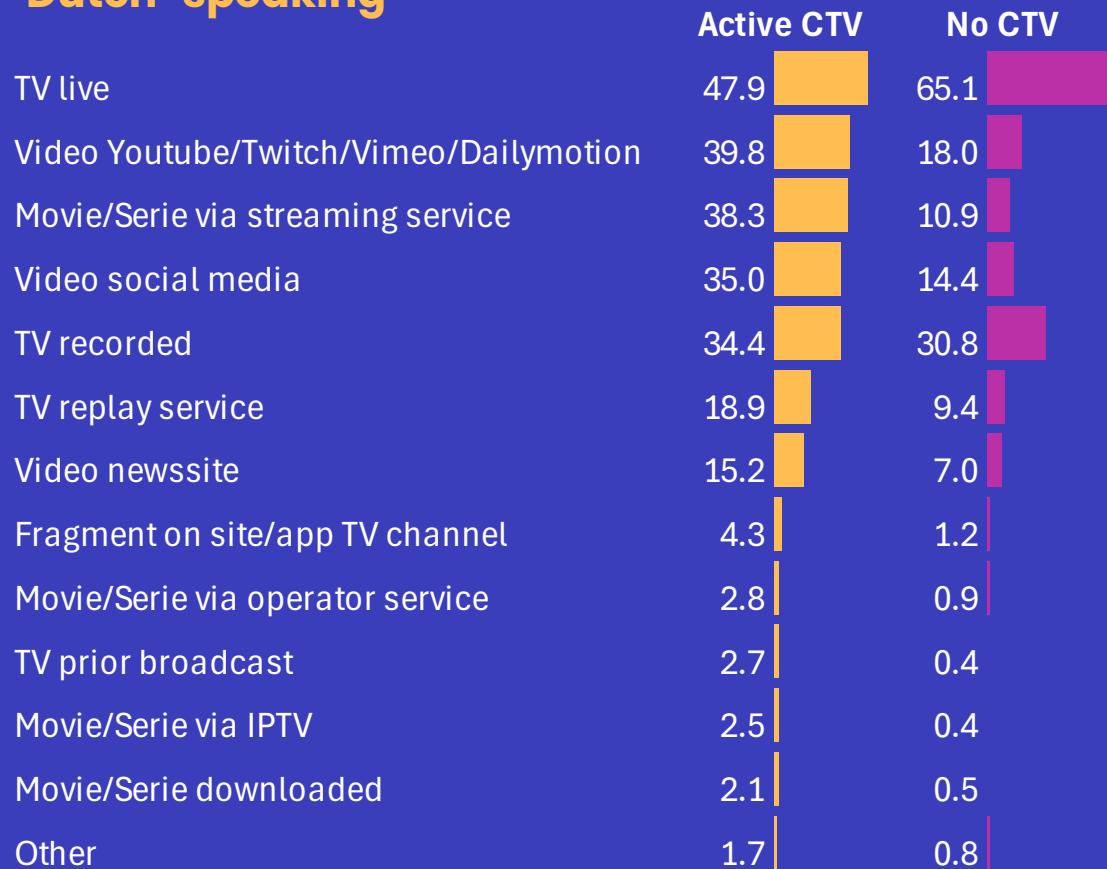

# A connected TV-set is still... a TV-set !

Daily reach % estimates of viewing behaviours by type of TV-set in the household

## Dutch-speaking