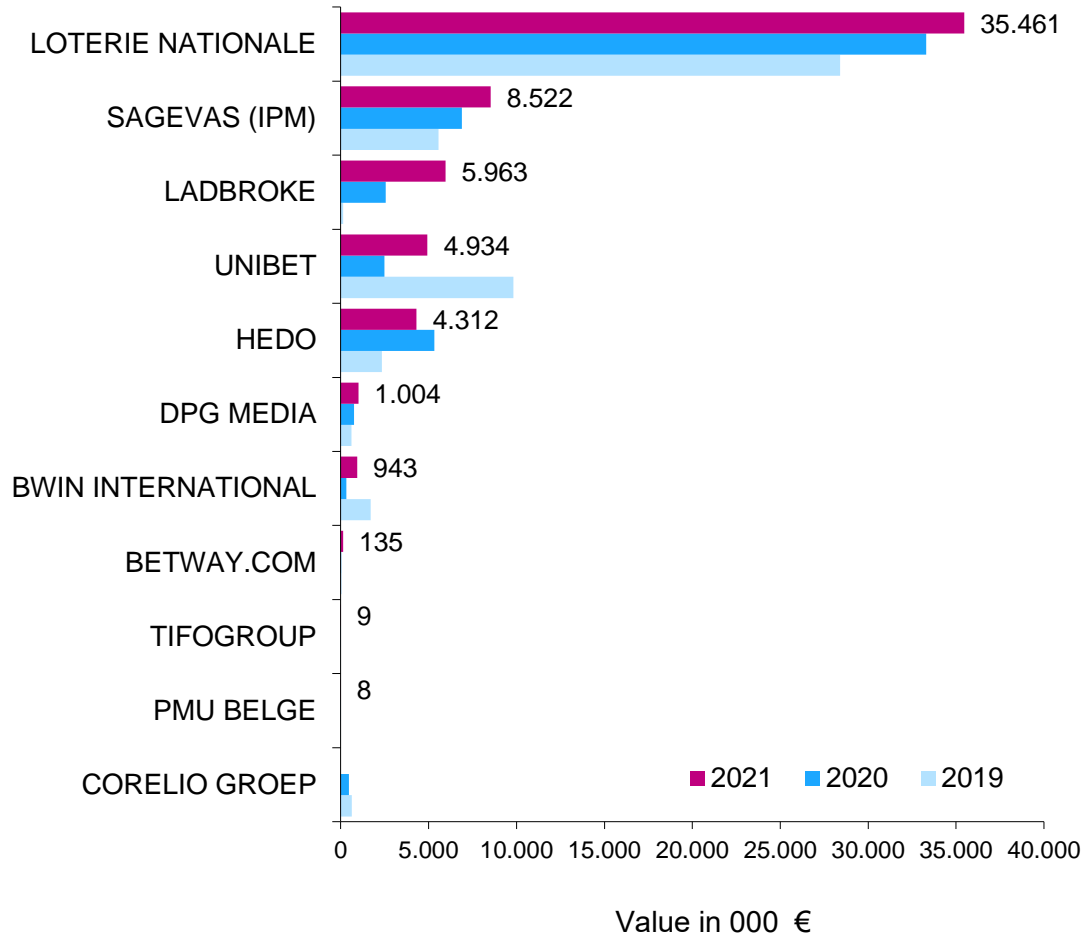

Games & betting: media support value

Ranking offline advertisers

Media-mix category

Media-mix Loterie Nationale