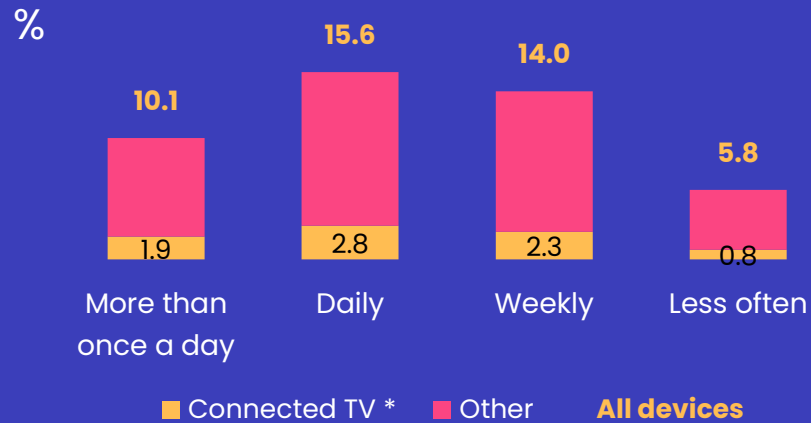

Youtube declared usage on CTV vs other devices

Estimates based on frequency of viewing X online access via television

Declared frequency North 16-64

Estimated daily usage North

Declared frequency South 16-64