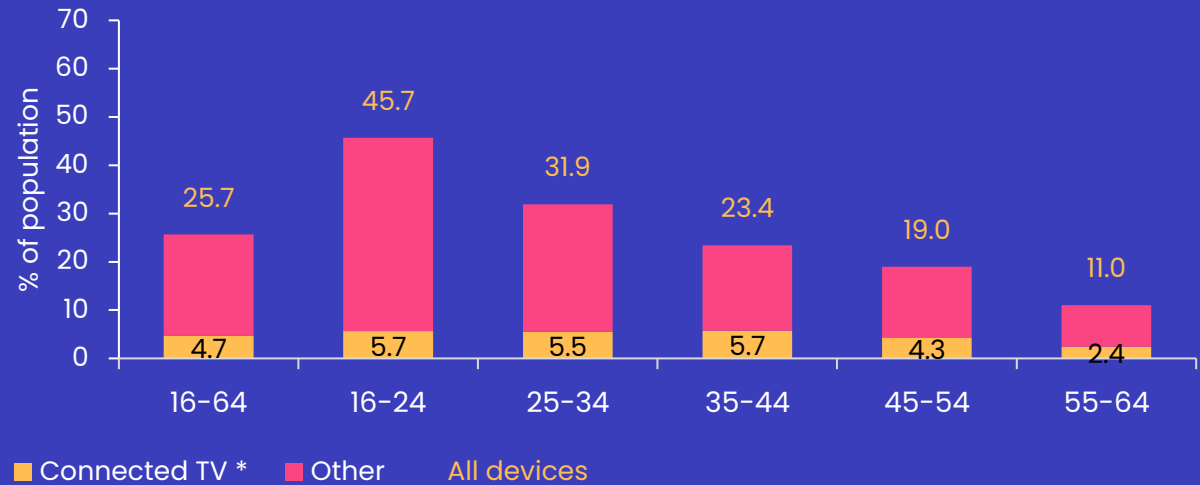

Youtube declared usage on CTV vs other devices

Estimates based on frequency of viewing X online access via television

Declared frequency North 16-64

Estimated daily usage North

Declared frequency South 16-64

Estimated daily usage South

* Not exclusive

Source: Global Web Index Q4-2024 → Q3-2025