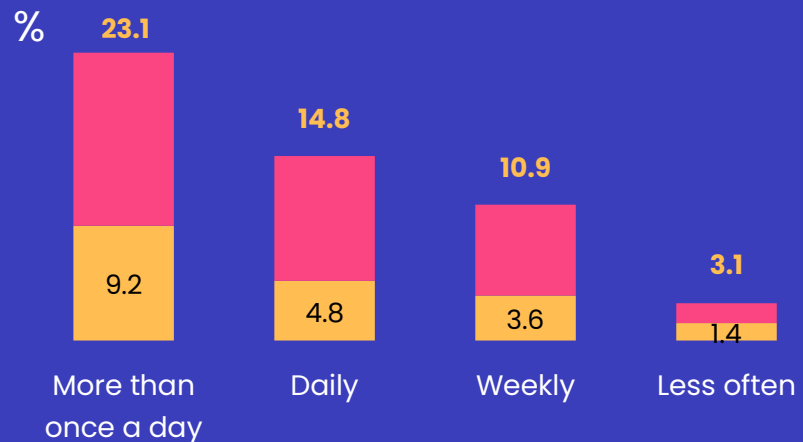

Youtube declared usage on CTV vs other devices

Estimates based on frequency of viewing X online access via television

Declared frequency North 16-64

Estimated daily usage North

Declared frequency South 16-64

Estimated daily usage South

* Not exclusive

Source: Global Web Index Q4-2024 → Q3-2025