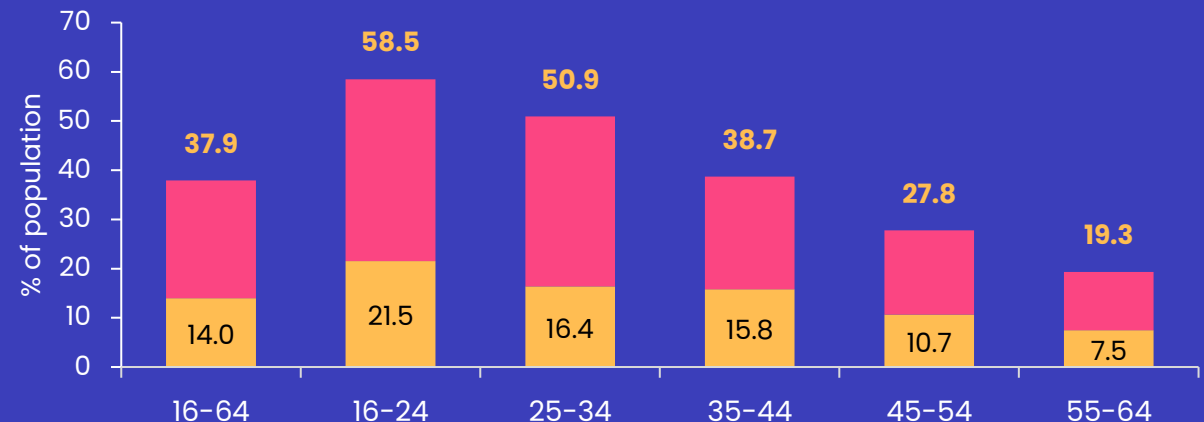

Youtube declared usage on CTV vs other devices

Estimates based on frequency of viewing X online access via television

Declared frequency North 16-64

Estimated daily usage North

Declared frequency South 16-64

Estimated daily usage South

* Not exclusive

Source: Global Web Index Q4-2024 → Q3-2025