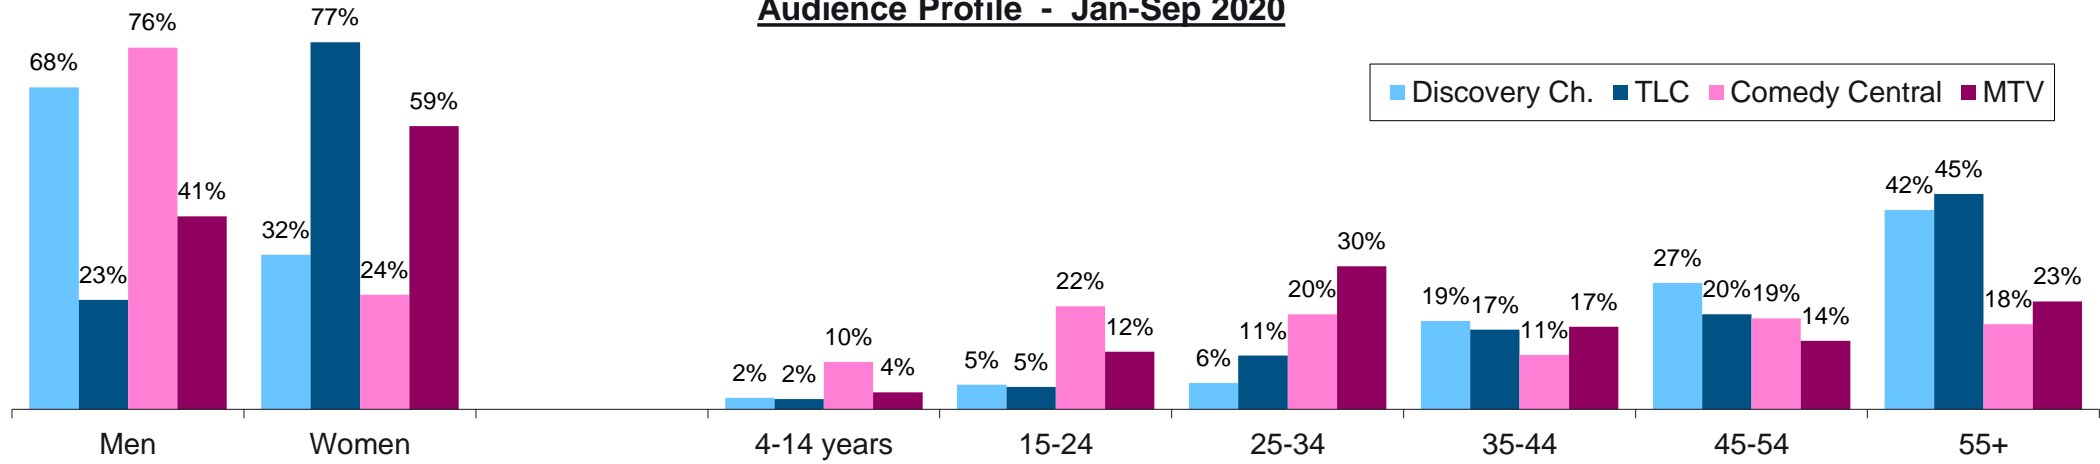

Big moves in the Flemish TV landscape

In 2021, Discovery Channel, TLC, Comedy Central & MTV will be managed by DPG

Audience Profile - Jan-Sep 2020

Audience Shares - 12:00-24:00