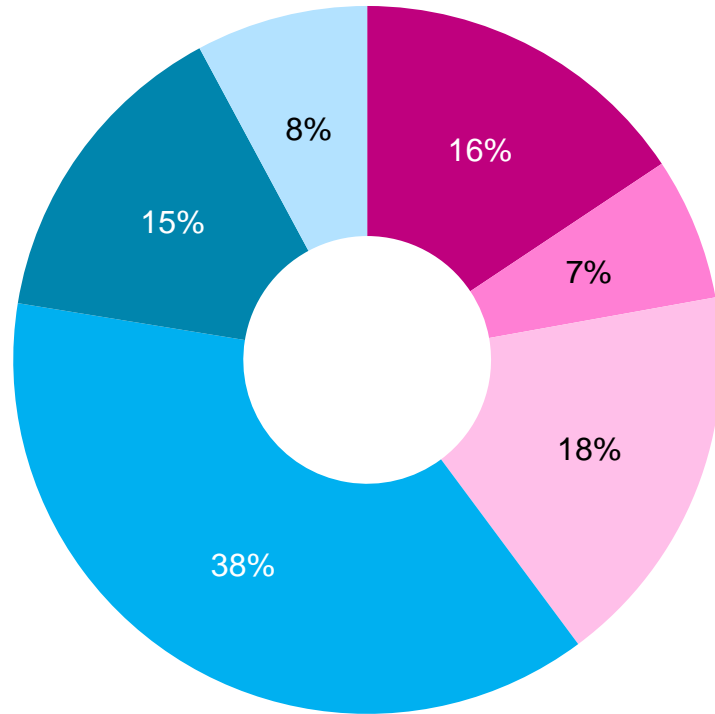

Audience shares based on total commercial kids channels

Children 4-14 - 08:00-19:00 - Jan-Sep 2020

In 2021 the Disney channels will be managed by Transfer, no longer by DPG

NORTH

SOUTH