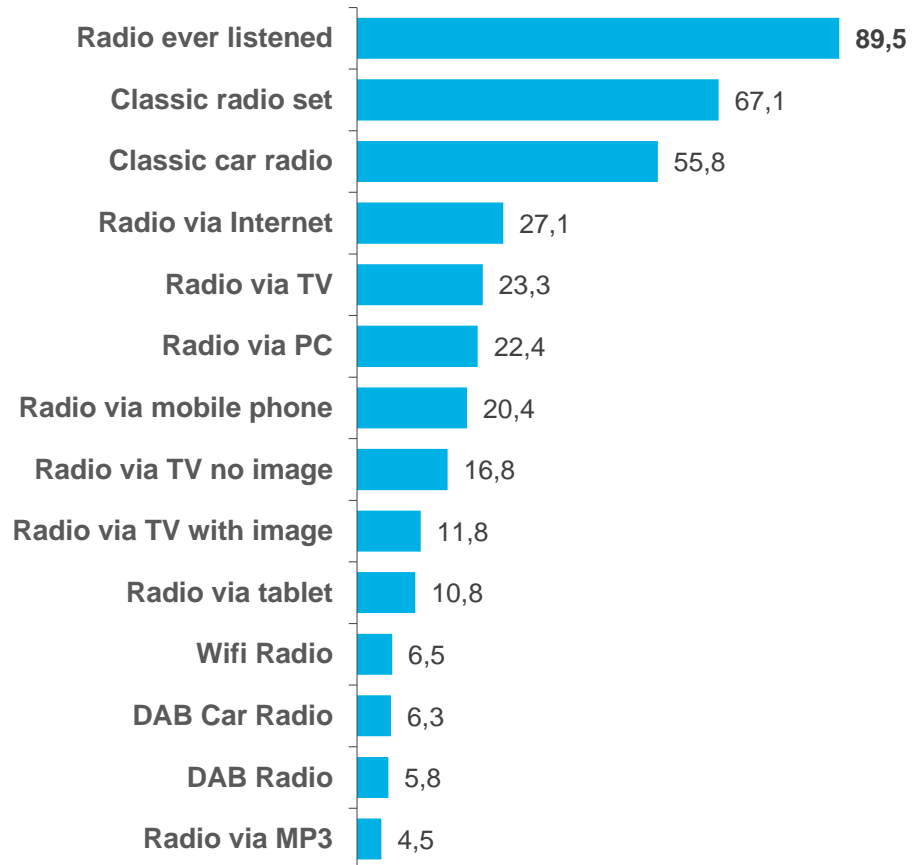

Radio devices: “good old” means still alive and kicking

NORTH %

SOUTH %

**RADIO
LISTENING
DEVICES IN
CIM ES**