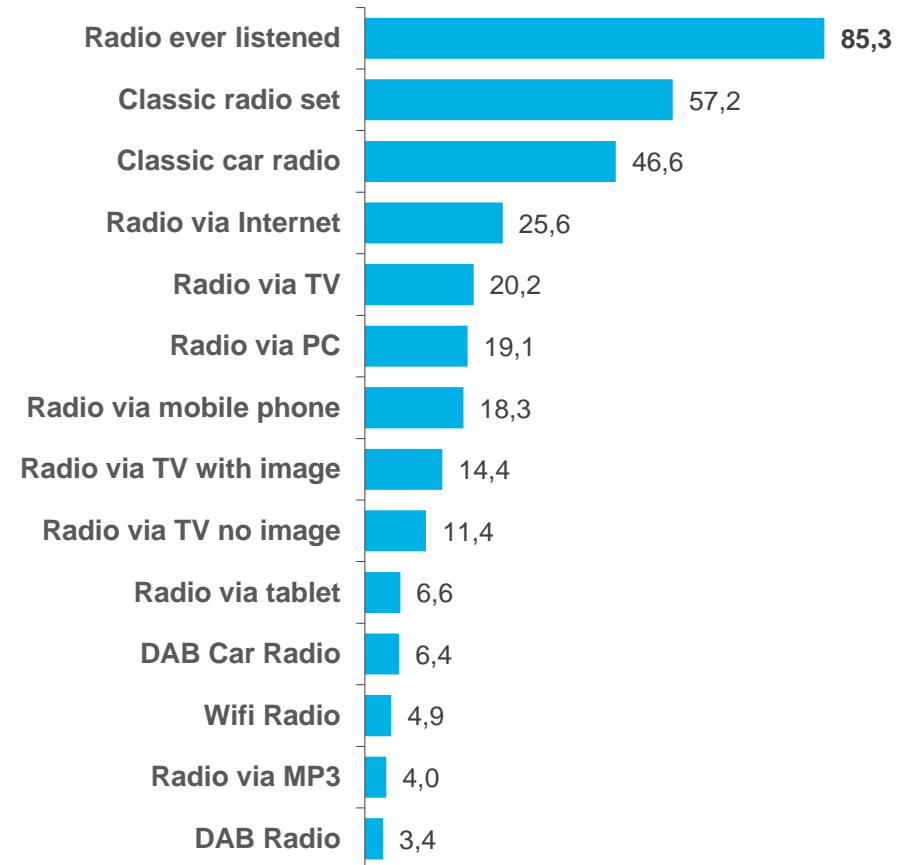

Radio devices: “good old” means still alive and kicking

NORTH %

SOUTH %

**RADIO
LISTENING
DEVICES IN
CIM ES**